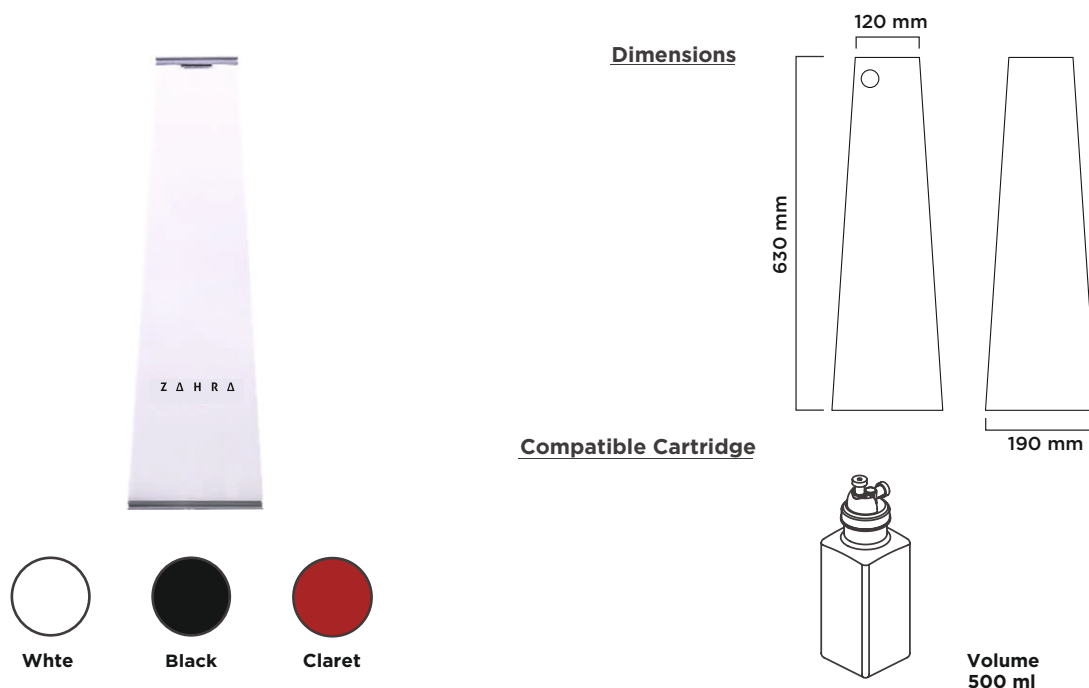

Z Δ H R Δ

FRAGRANCING SYSTEMS

AURAMAX PRO 1200L AROMA DIFFUSER

Type	Large
Item No	920106
Colour	White, Black, Claret
Material	MDF
Mountng Type	Used on a flat surface
Packagng Dmensons (mm)	210 (l) x 210 (w) x 678 (h)
Gross Weght (kg)	5,00
Net Weght (kg)	4,60
Coverage (m)	Up to 1200
Aroma Cartrdge Volume (ml)	500
Operaton	Dgital dsplay wth twenty-four hour clock, Adjustable startng and stoppng tmes Adjustable dusion and stand by ntervals, Weekend On/O functon
Power Supply	<20
Power (W)	220 - 240 V / 50 - 60 Hz
Case Quantty (pcs.)	1