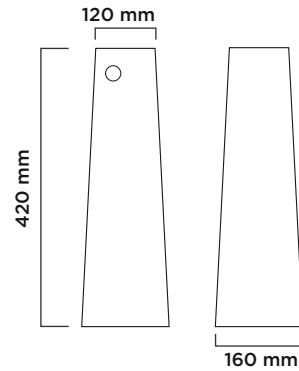

#### Dimensions

#### Compatible Cartridge

Volume  
500 ml

White

Black

Claret

Type	Small
Item No	920107
Colour	White, Black, Claret
Material	MDF
Mountng Type	Used on a flat surface
Packagng Dmensons (mm)	195 (l) x 195 (w) x 470 (h)
Gross Weght (kg)	4,00
Net Weght (kg)	3,54
Coverage (m)	Up to 1200
Aroma Cartrdge Volume (ml)	500
Operaton	Dgtal dsplay wth twenty-four hour clock, Adjustable startng and stoppng tmes Adjustable dusion and stand by ntervals, Weekend On/O functon
Power Supply	<20
Power (W)	220 - 240 V / 50 - 60 Hz
Case Quantty (pcs.)	1