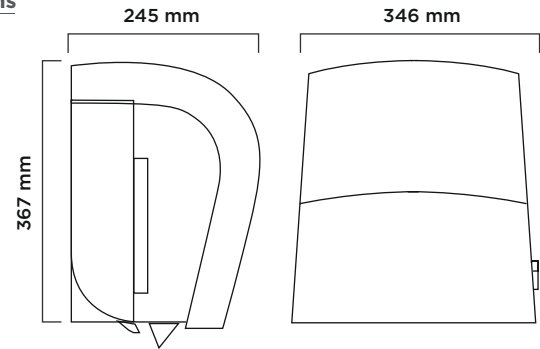

Z Δ H R Δ

NATURE SERIES

AUTOCUT TOWEL DISPENSER

White

Black

Inox

Pano

Dimensions

Roll Paper Dimensions

Type	Manual
Item No	zam100
Colour	White, Black, Inox coatng, Pano coatng
Plastic Material	ABS
Mounting Type	Wall mount
Packaging Dimensions (mm)	356 (l) x 278 (w) x 433 (h)
Gross Weight (kg)	3,65
Net Weight (kg)	2,81
Paper service length (cm)	24,5
Case Quantity (pcs.)	1