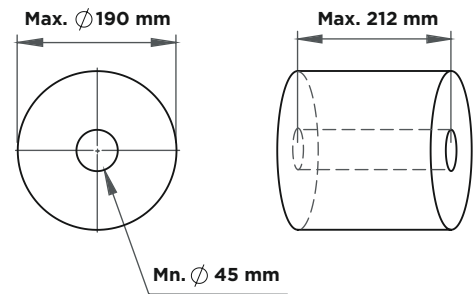

Z Δ H R Δ

NATURE SERIES

AUTOCUT TOWEL DISPENSER

White

Black

Inox

Pano

Dimensions

Roll Paper Dimensions

Type	Manual
Item No	zam100
Colour	White, Black, Inox coatng, Pano coatng
Plastic Material	ABS
Mounting Type	Wall mount
Packaging Dimensions (mm)	356 (l) x 278 (w) x 433 (h)
Gross Weight (kg)	3,65
Net Weight (kg)	2,81
Paper service length (cm)	24,5
Case Quantity (pcs.)	1