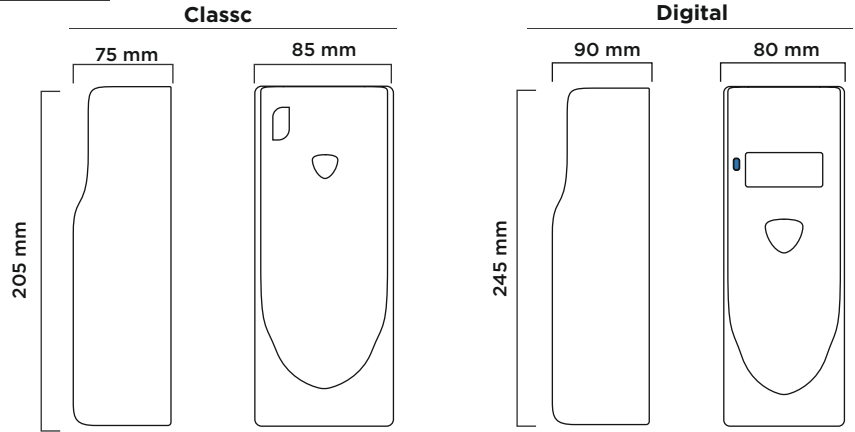

### Dimensions

### Compatible Cartridge

Volume  
250 ml

Type	Classic	Digital
Item No	920083	920093
<b>Barcode</b>	8697461910355	8697461970076
Colour	White	
Plastic Material	ABS	
Mounting Type	Wall mount or used on a flat surface	
Packaging Dimensions* (mm)	96 (l) x 80 (w) x 210 (h)	100 (l) x 87 (w) x 247 (h)
Gross Weight (kg)	0,37	0,51
Net Weight (kg)	0,32	0,44
Aroma Cartridge Volume (ml)	250	
Operation	7,5 / 15 /30 min. (optional) Adjustable spray intervals Photocell function (Only day time or 24 hours operation)	Timer with adjustable settings Adjustable starting and stopping times Adjustable spray intervals Weekend On/Off function or 7 days operation
Power supply	Alkaline LR6 AA Size Batteries (2 pcs.)	Alkaline LR20 D Size Batteries (2 pcs.)
Case Quantity (pcs.)	12	