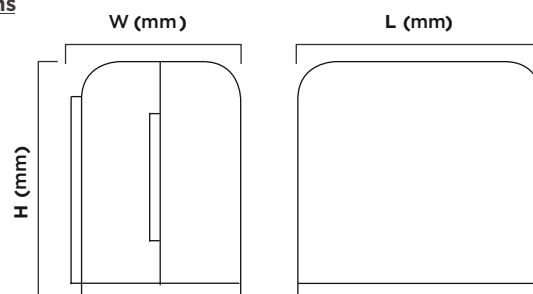

Z Δ H R Δ

PRESTIGE SERIES

FOLDED TOWEL DISPENSERS

Dimensions

Large :327 (L) x 151 (W) x 440 (H)

Small :327 (L) x 151 (W) x 283 (H)

Mini :270 (L) x 147 (W) x 163 (H)

Type	Large	Small	Mn
Item No	910303	910304	910305
Colour	White		
Plastic Material	ABS		
Mounting Type	Wall mount		
Packaging Dimensions (mm)	330 (l) x 154 (w) x 446 (h)	330 (l) x 154 (w) x 289 (h)	273 (l) x 150 (w) x 170 (h)
Gross Weight (kg)	2,70	2,00	1,20
Net Weight (kg)	2,45	1,78	1,0
Case Quantity (pcs.)	1		