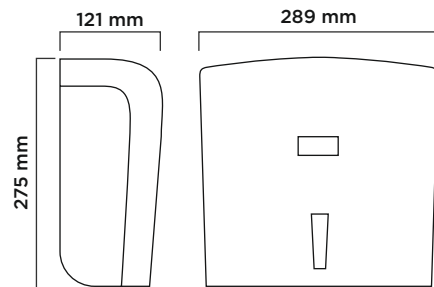

Z Δ H R Δ

NATURE SERIES

FOLDED TOWEL DISPENSER

Dimensions

Type	Manual
Item No	910209
Colour	White
Plastic Material	ABS
Mounting Type	Wall mount
Packaging Dimensions (mm)	710 (l) x 590 (w) x 300 (h)
Gross Weight (kg)	0,85
Net Weight (kg)	0,70
Case Quantity (pcs.)	12