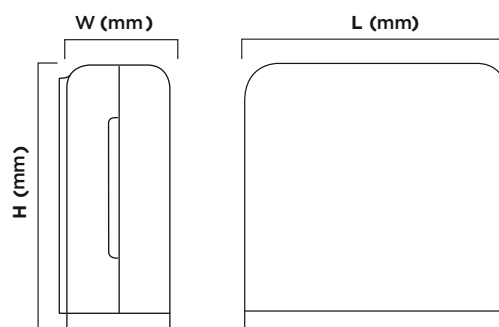

## FOLDED TOWEL DISPENSERS (Interfold Slim)

### Dimensions

**Large :327 (L) x 111 (W) x 405 (H)**

**Small :327 (L) x 111 (W) x 283 (H)**

Type	Large	Small
Item No	910306	910307
Colour	White	
Plastic Material	ABS	
Mounting Type	Wall mount	
Packaging Dimensions (mm)	333 (l) x 116 (w) x 415 (h)	333 (l) x 116 (w) x 294 (h)
Gross Weight (kg)	2,20	1,61
Net Weight (kg)	1,84	1,41
Case Quantity (pcs.)	1	