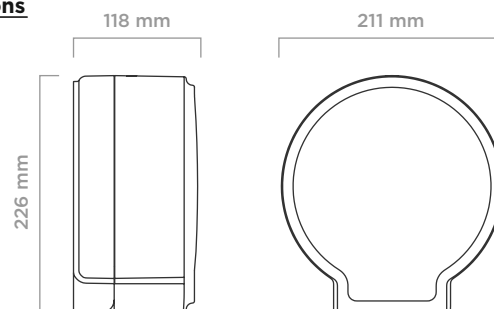

Z Δ H R Δ

optima line

jumbo toilet paper dispenser

dimensions

roll paper dimensions

Type	Manual
Item No	910611
Colour	White or Black
Plastic Material	ABS
Mounting Type	Wall mount
Packaging Dimensions (mm)	220 (l) x 126 (w) x 236 (h)
Gross Weight (kg)	0,6
Net Weight (kg)	0,5
Roll Dimensions (mm)	Max. 100 (w) x Max. \varnothing 180, core diameter 40 or 60
Case Quantity (pcs.)	1