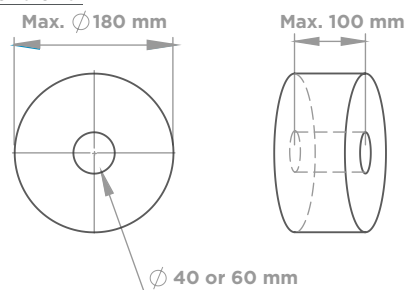

Z Δ H R Δ

optima line

jumbo toilet paper dispenser

dimensions

roll paper dimensions

Type	Manual
Item No	910611
Colour	White or Black
Plastic Material	ABS
Mounting Type	Wall mount
Packaging Dimensions (mm)	220 (l) x 126 (w) x 236 (h)
Gross Weight (kg)	0,6
Net Weight (kg)	0,5
Roll Dimensions (mm)	Max. 100 (w) x Max. \varnothing 180, core diameter 40 or 60
Case Quantity (pcs.)	1