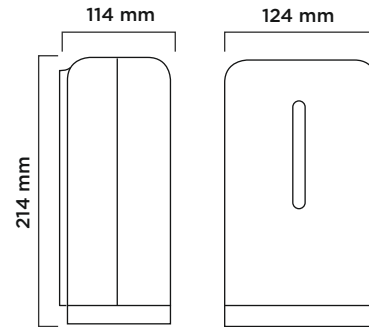

Z Δ H R Δ

PRESTIGE SERIES

MINI TOUCHLESS SOAP DISPENSER

Dimensions

Cartridge Dimensions

Type	Touchless (without pump)
Item No	930304
Colour	White
Plastic Material	ABS
Mounting Type	Wall mount
Packaging Dimensions (mm)	130 (l) x 121 (w) x 266 (h)
Gross Weight (kg)	1,00
Net Weight (kg)	0,89
Features	Low battery warning
Dispensing amount (ml)	0,40 (foam pump) 1,25 (liquid pump)
Cartridge Volume (ml)	700
Power Supply	Alkaline LR6 AA Size Batteries (4 pcs.)
Battery Life	Up to 15.000 services with 1 set of alkaline batteries
Case Quantity (pcs.)	1