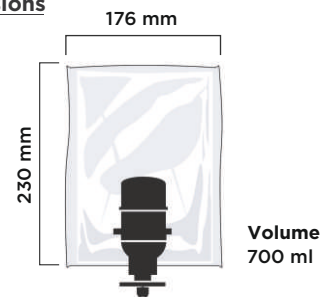

Z Δ H R Δ

PRESTIGE SERIES

MINI TOUCHLESS SOAP DISPENSER

Dimensions

Cartridge Dimensions

Type	Touchless (without pump)
Item No	930304
Colour	White
Plastic Material	ABS
Mounting Type	Wall mount
Packaging Dimensions (mm)	130 (l) x 121 (w) x 266 (h)
Gross Weight (kg)	1,00
Net Weight (kg)	0,89
Features	Low battery warning
Dispensing amount (ml)	0,40 (foam pump) 1,25 (liquid pump)
Cartridge Volume (ml)	700
Power Supply	Alkaline LR6 AA Size Batteries (4 pcs.)
Battery Life	Up to 15.000 services with 1 set of alkaline batteries
Case Quantity (pcs.)	1