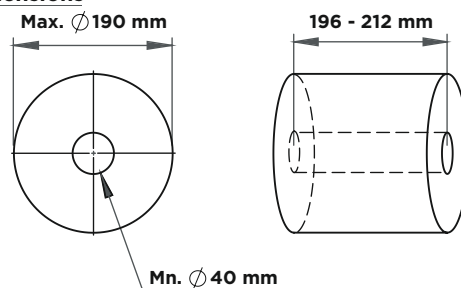

Z Δ H R Δ

PRESTIGE SERIES

TOUCHLESS TOWEL DISPENSER

Dimensions

Roll Paper Dimensions

Type	Touchless
Item No	910302
Colour	White
Plastic Material	ABS
Mounting Type	Wall mount
Packaging Dimensions (mm)	395 (l) x 260 (w) x 425 (h)
Gross Weight (kg)	5,54
Net Weight (kg)	4,00
Features	Level indicator on the front
Paper service length (cm)	20 - 36 (mn. - max.)
Delay Time (sec)	1 - 4 (mn. - max.)
Power supply	220-240 V / 50-60 Hz or Alkaline LR20 D Size Batteries (4 pcs.)
Battery Life	Up to 36.000 services
Case Quantity (pcs.)	1