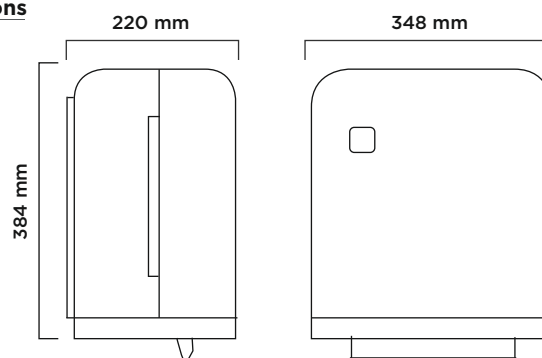

Z Δ H R Δ

PRESTIGE SERIES

TOUCHLESS TOWEL DISPENSER

Dimensions

Roll Paper Dimensions

Type	Touchless
Item No	910302
Colour	White
Plastic Material	ABS
Mounting Type	Wall mount
Packaging Dimensions (mm)	395 (l) x 260 (w) x 425 (h)
Gross Weight (kg)	5,54
Net Weight (kg)	4,00
Features	Level indicator on the front
Paper service length (cm)	20 - 36 (mn. - max.)
Delay Time (sec)	1 - 4 (mn. - max.)
Power supply	220-240 V / 50-60 Hz or Alkaline LR20 D Size Batteries (4 pcs.)
Battery Life	Up to 36.000 services
Case Quantity (pcs.)	1