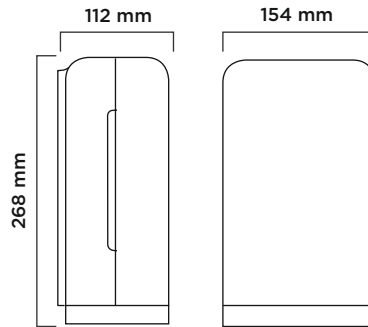

Z Δ H R Δ

PRESTIGE SERIES

TOUCHLESS SOAP DISPENSER

Dimensions

Cartridge Dimensions

Type	Touchless (without pump)
Item No	930302
Colour	White
Plastic Material	ABS
Mounting Type	Wall mount
Packaging Dimensions (mm)	157 (l) x 115 (w) x 291 (h)
Gross Weight (kg)	1,35
Net Weight (kg)	1,25
Features	Low battery warning
Dispensing amount (ml)	0,40 (foam pump) 1,25 (liquid pump)
Cartridge Volume (ml)	700 or 1000
Power Supply	Alkaline LR6 AA Size Batteries (4 pcs.)
Battery Life	Up to 15.000 services with 1 set of alkaline batteries
Case Quantity (pcs.)	1