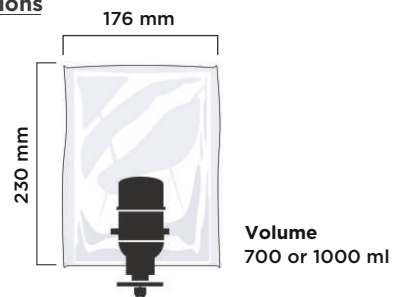

Z Δ H R Δ

PRESTIGE SERIES

TOUCHLESS SOAP DISPENSER

Dimensions

Cartridge Dimensions

Type	Touchless (without pump)
Item No	930302
Colour	White
Plastic Material	ABS
Mounting Type	Wall mount
Packaging Dimensions (mm)	157 (l) x 115 (w) x 291 (h)
Gross Weight (kg)	1,35
Net Weight (kg)	1,25
Features	Low battery warning
Dispensing amount (ml)	0,40 (foam pump) 1,25 (liquid pump)
Cartridge Volume (ml)	700 or 1000
Power Supply	Alkaline LR6 AA Size Batteries (4 pcs.)
Battery Life	Up to 15.000 services with 1 set of alkaline batteries
Case Quantity (pcs.)	1