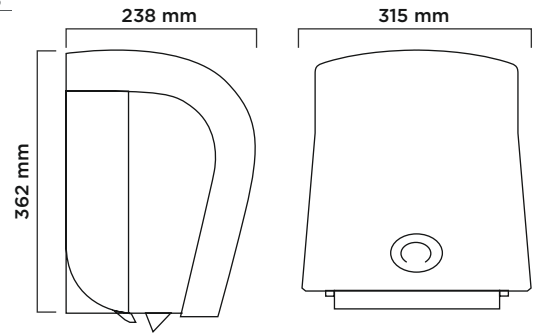

Z Δ H R Δ

NATURE SERIES

TOUCHLESS TOWEL DISPENSER (Electrcty powered)

Dimensions

Roll Paper Dimensions

White

Black

Inox

Pano

Type	Wth button	Without button
Item No	910204	910205
Colour	White, Black, Inox coatng, Pano coatng	
Plastc Materal	ABS	
Mountng Type	Wall mount	
Packagng Dmensons (mm)	327 (l) x 256 (w) x 397 (h)	
Gross Weght (kg)	3,50	
Net Weght (kg)	2,96	
Delay Tme (sec.)	1 - 4 (mn. - max.)	
Paper servce length (cm)	20 - 36 (mn. - max.)	
Power Supply	220-240 V / 50 - 60 Hz or Alkalne LR20 D Sze Batteres (4 pcs.)	
Power (W)	11	
Battery Lfe	Up to 36.000 servces wth 1 set of alkalne batteres	
Case Quantty (pcs.)	1	