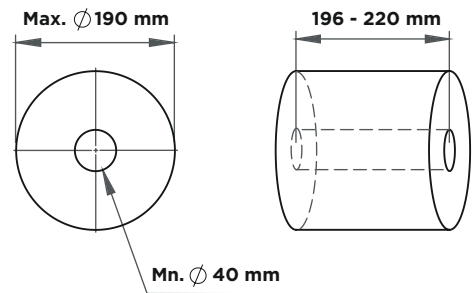

Z Δ H R Δ

NATURE SERIES

TOUCHLESS TOWEL DISPENSER (Electrcty powered)

Dimensions

Roll Paper Dimensions

White

Black

Inox

Pano

Type	Wth button	Without button
Item No	910204	910205
Colour	White, Black, Inox coatng, Pano coatng	
Plastc Materal	ABS	
Mountng Type	Wall mount	
Packagng Dmensons (mm)	327 (l) x 256 (w) x 397 (h)	
Gross Weght (kg)	3,50	
Net Weght (kg)	2,96	
Delay Tme (sec.)	1 - 4 (mn. - max.)	
Paper servce length (cm)	20 - 36 (mn. - max.)	
Power Supply	220-240 V / 50 - 60 Hz or Alkalne LR20 D Sze Batteres (4 pcs.)	
Power (W)	11	
Battery Lfe	Up to 36.000 servces wth 1 set of alkalne batteres	
Case Quantty (pcs.)	1	