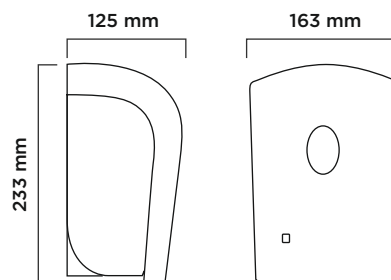

## TOUCHLESS SOAP DISPENSER

Dimensions

Cartridge Dimensions

Volume (max)  
1000 ml

White

Black

Inox

Pano

Red

Type	Cartridge operated (foam pump)
Item No	930211
Colour	White, Black, Inox, Pano, Red
Plastic Material	ABS
Mounting Type	Wall mount
Packaging Dimensions (mm)	425 (l) x 350 (w) x 250 (h)
Gross Weight (kg)	1,12
Net Weight (kg)	0,92
Features	Low battery warning
Dispensing amount (ml)	0,75
Cartridge Volume (ml)	1000
Power Supply	Alkaline LR6 AA Size Batteries (4 pcs.)
Battery Life	Up to 11.000 services with 1 set of alkaline batteries
Case Quantity (pcs.)	6