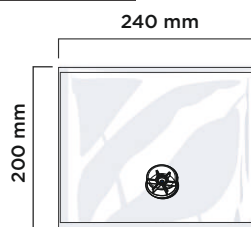

## TOUCHLESS SOAP DISPENSER

Dimensions

Cartridge Dimensions

Volume (max)  
1000 ml

White

Black

Inox

Pano

Red

Type	Cartridge operated (foam pump)
Item No	930211
Colour	White, Black, Inox, Pano, Red
Plastic Material	ABS
Mounting Type	Wall mount
Packaging Dimensions (mm)	425 (l) x 350 (w) x 250 (h)
Gross Weight (kg)	1,12
Net Weight (kg)	0,92
Features	Low battery warning
Dispensing amount (ml)	0,75
Cartridge Volume (ml)	1000
Power Supply	Alkaline LR6 AA Size Batteries (4 pcs.)
Battery Life	Up to 11.000 services with 1 set of alkaline batteries
Case Quantity (pcs.)	6